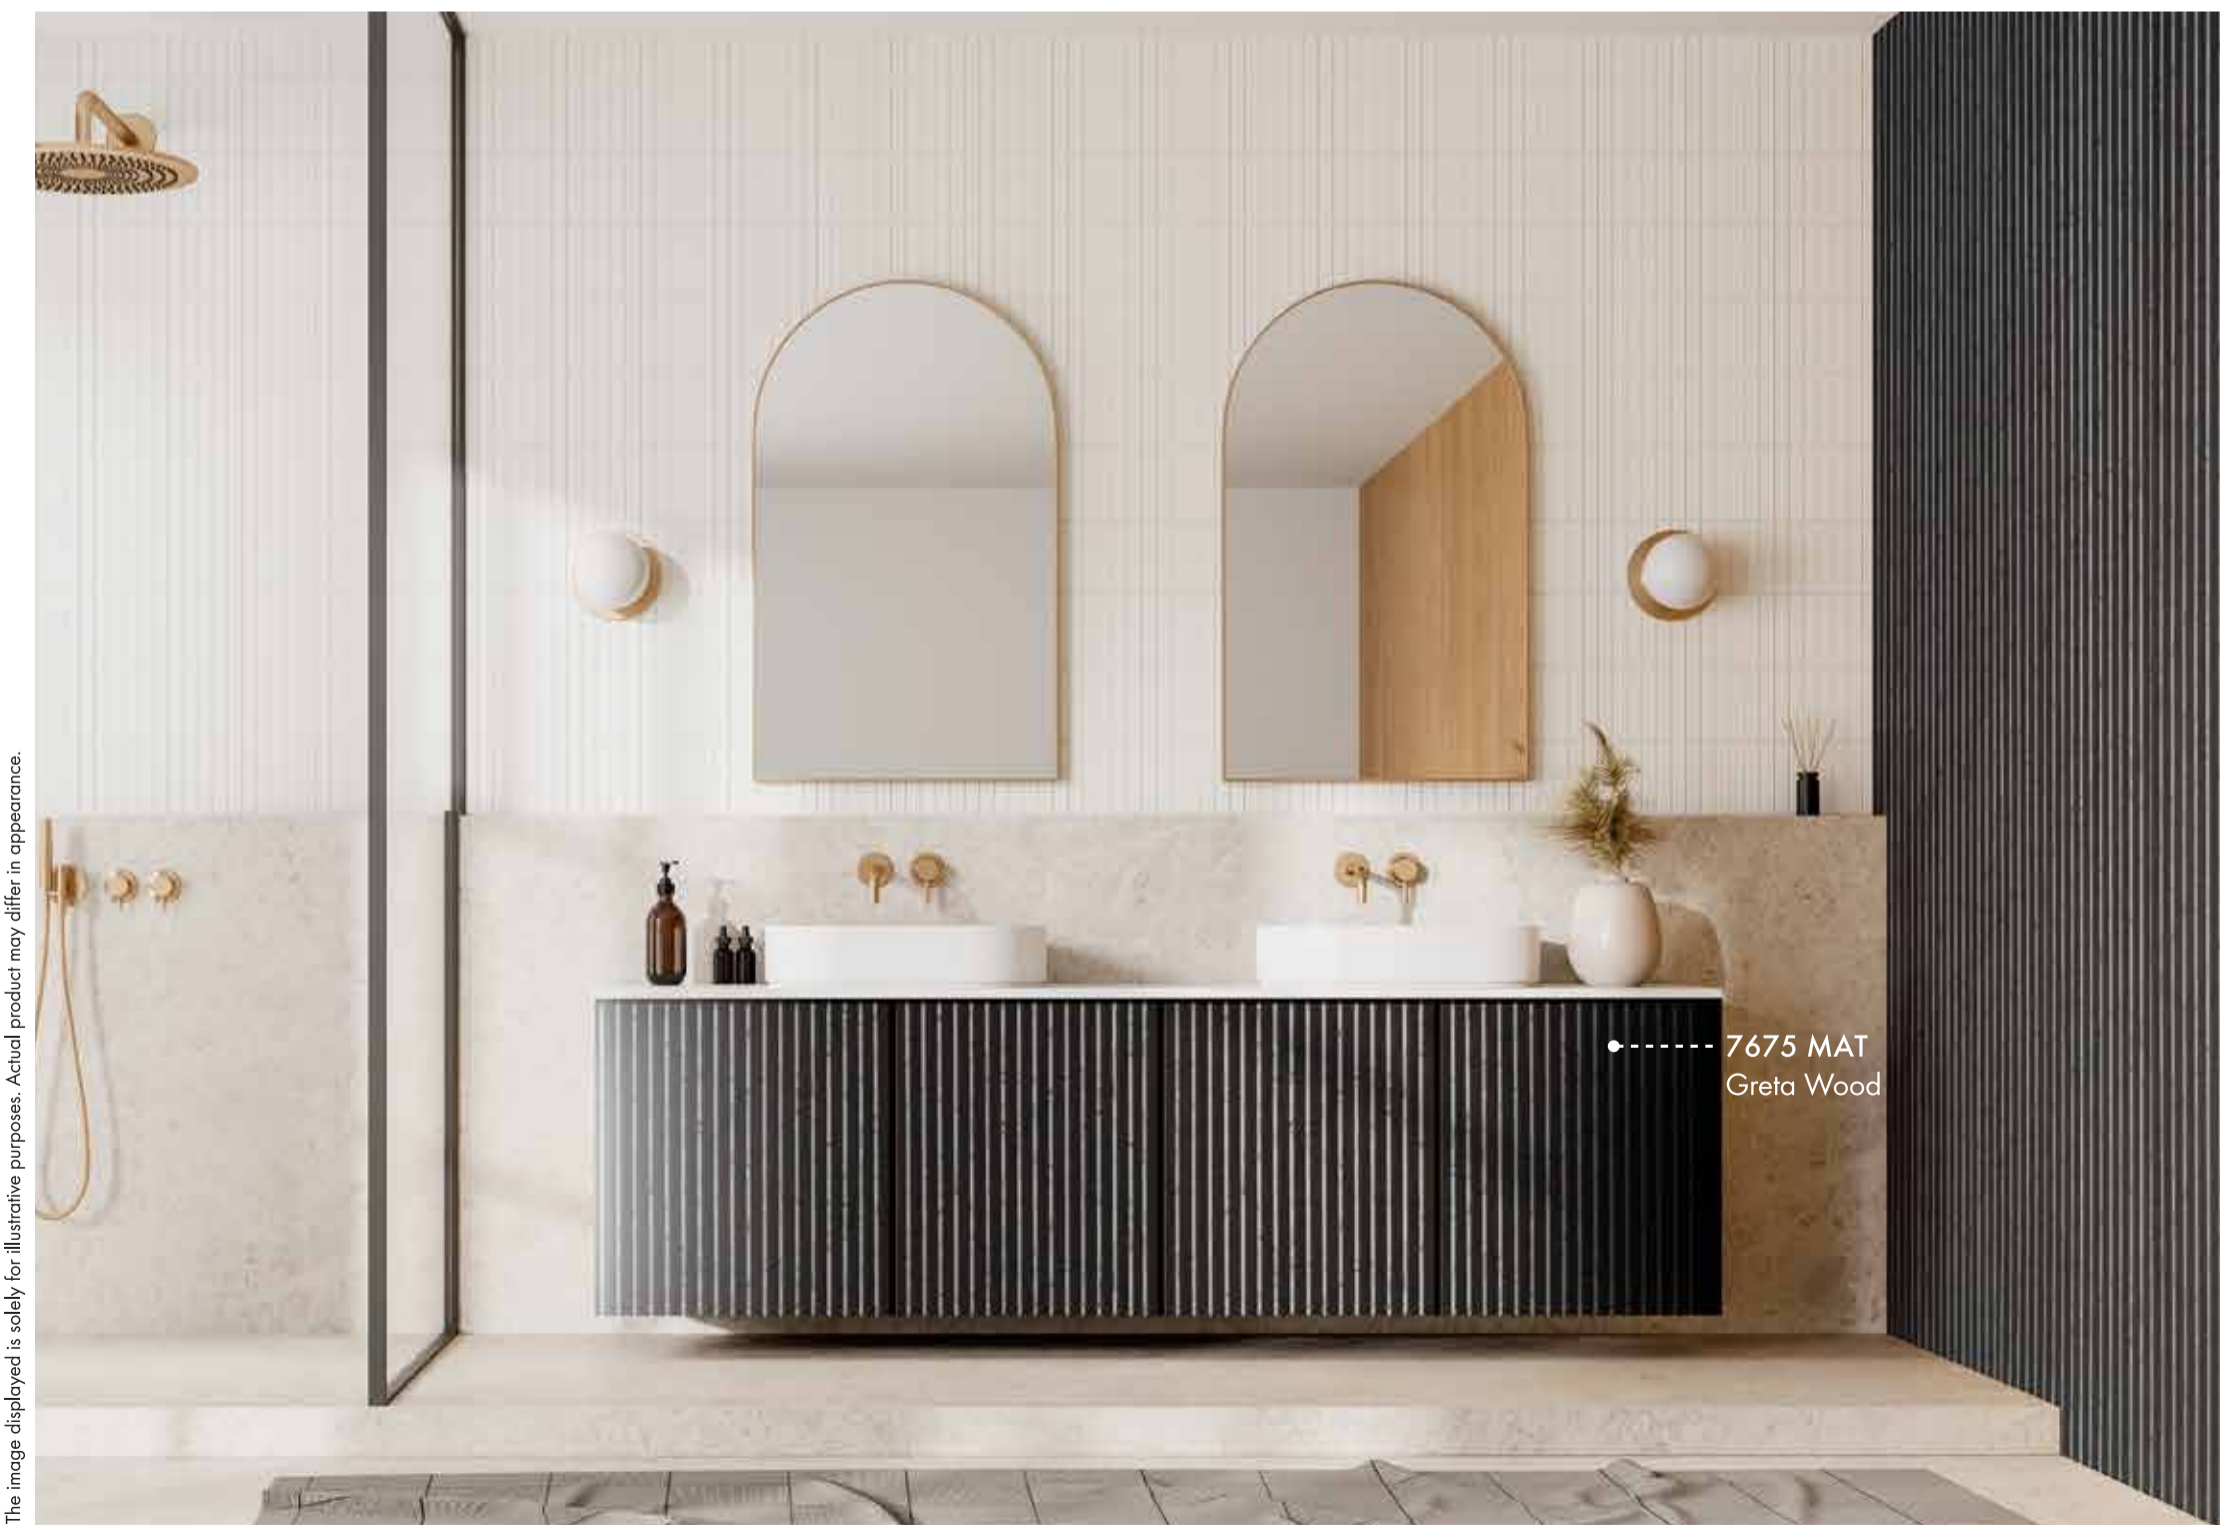

7675 MAT Greta Wood

ATMOS